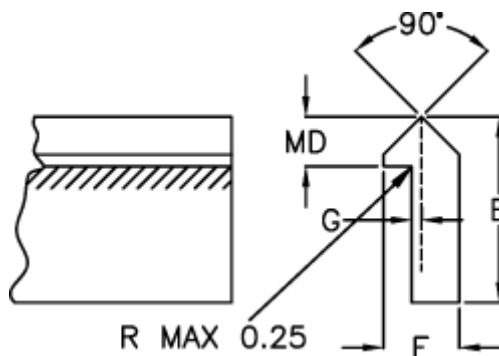

# Data Sheet

Article number: 055912500

Description: Single edge track TS1SS 2500mm

## Measures

---

E = 11.09

F = 4.74

G = 0.78

Kg/m = 0.272

MD(T) = 3.17